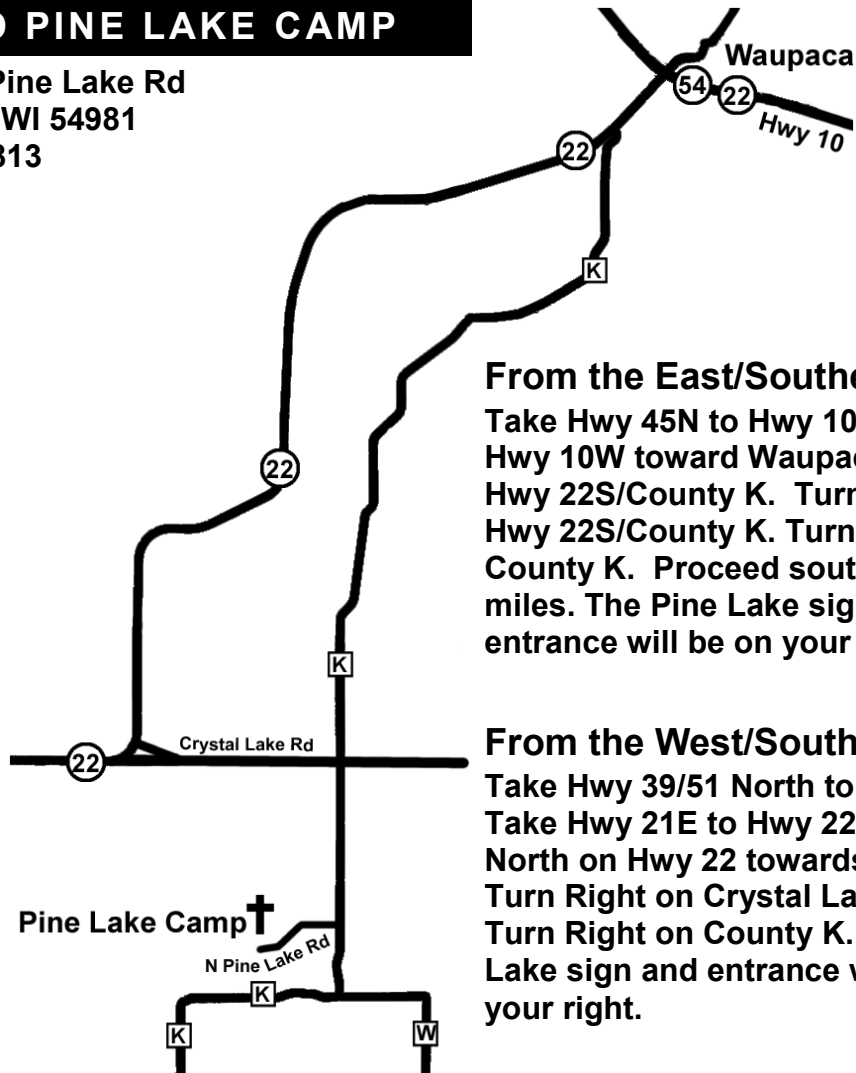

MAP TO PINE LAKE CAMP

W5631 N Pine Lake Rd
Waupaca, WI 54981
715-258-3813

From the East/Southeast:

Take Hwy 45N to Hwy 10W. Take Hwy 10W toward Waupaca. Exit Hwy 22S/County K. Turn Left on Hwy 22S/County K. Turn Left on County K. Proceed south, about 9 miles. The Pine Lake sign and entrance will be on your right.

From the West/Southwest:

Take Hwy 39/51 North to Coloma. Take Hwy 21E to Hwy 22N. Go North on Hwy 22 towards Waupaca. Turn Right on Crystal Lake Rd. Turn Right on County K. The Pine Lake sign and entrance will be on your right.