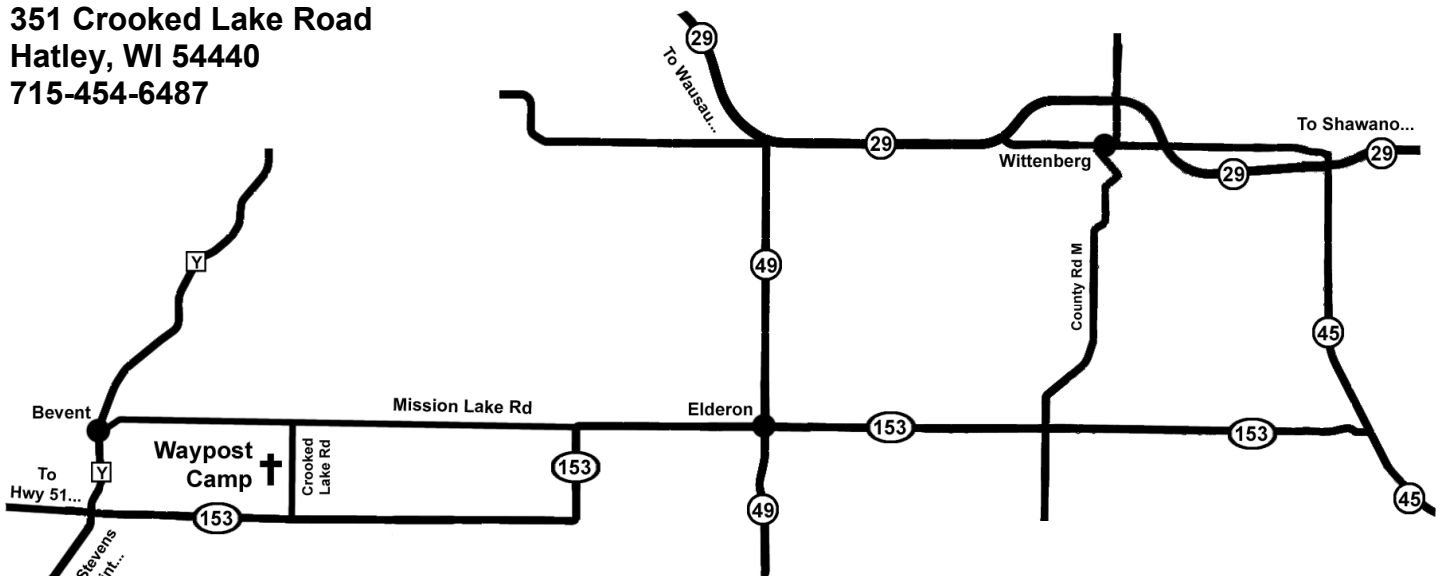

MAP TO WAYPOST CAMP

351 Crooked Lake Road
Hatley, WI 54440
715-454-6487

From the East: Take Hwy 153 W about 7 miles past Elderon to the camp sign. Turn north (right) onto Crooked Lake Rd and the camp will soon be on your left.

From the West: Take Hwy 153 E to Bevent. Continue on Hwy 153 about 2.5 miles to the camp sign. Turn north (left) onto Crooked Lake Rd and the camp will soon be on your left.