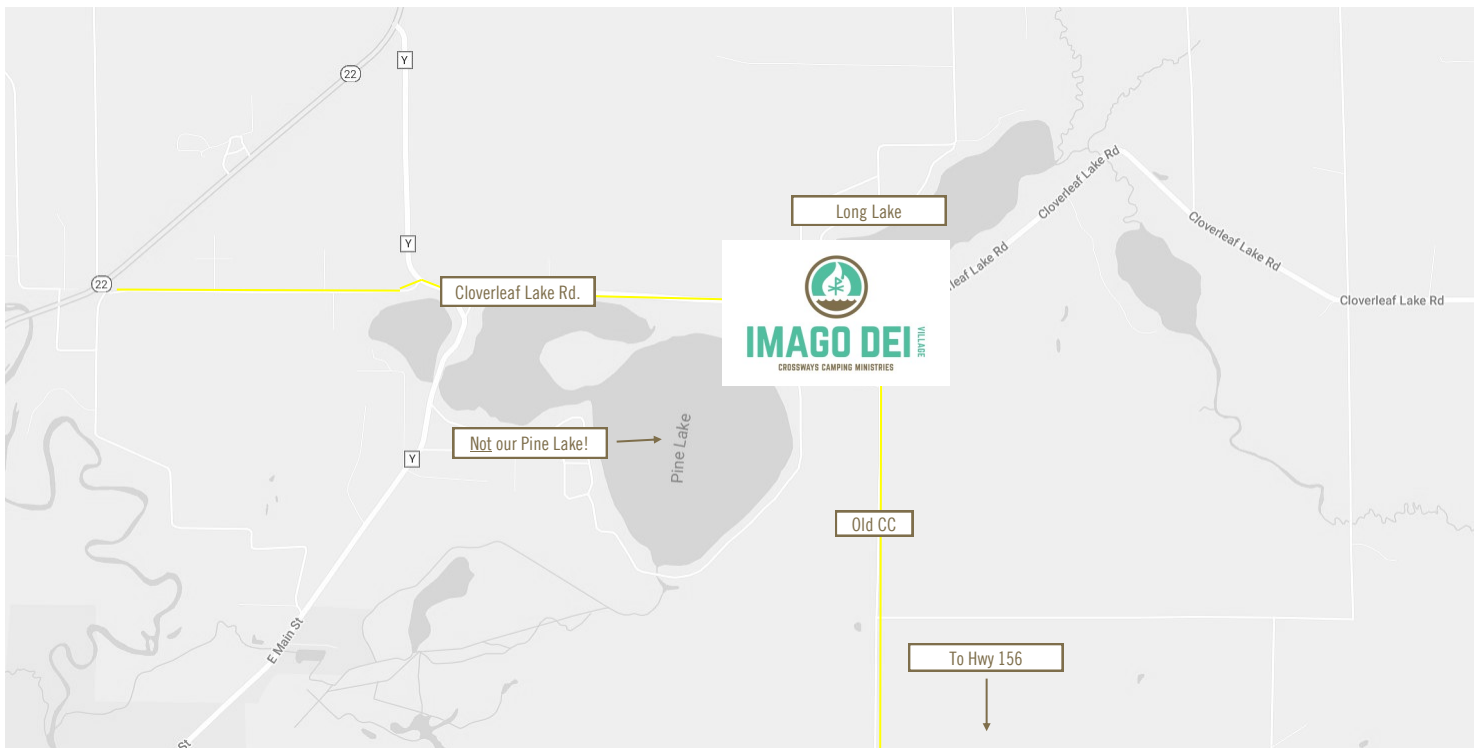

Directions to: Imago Dei Village
W8160 Cloverleaf Lake Rd.
Clintonville, WI 54929
(715) 823-2902

If you are coming from Highway 156:

From Hwy 156 you will turn **RIGHT** (north) onto OLD County CC. Take a **LEFT** onto Cloverleaf Lakes Rd. Imago Dei Village will be on the right-hand side of the road!

If you are coming from Highway 22:

From Hwy 22 you will turn **EAST** onto Cloverleaf Lakes Rd. Next, turn **RIGHT** onto County Y and take an almost-immediate **LEFT** onto Cloverleaf Lakes Rd (again). Imago Dei Village will be on the left-hand side of the road!

IMAGO DEI VILLAGE
CROSSWAYS CAMPING MINISTRIES